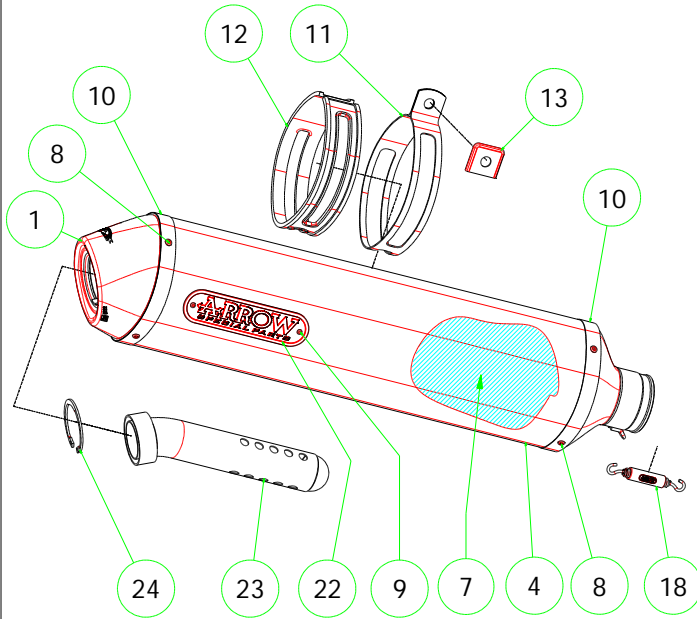

Honda CBR 600 F Sport '01/03

- 71007P□ Racing Titanium
- 71007M□ Racing Carbon
- 71607P□ Homologated Titanium
- 71607M□ Homologated Carbon
- 71607A□ Homologated Aluminium

71214MI
Raccordo Alto per collettori originali
High Mid Pipe for stock collectors