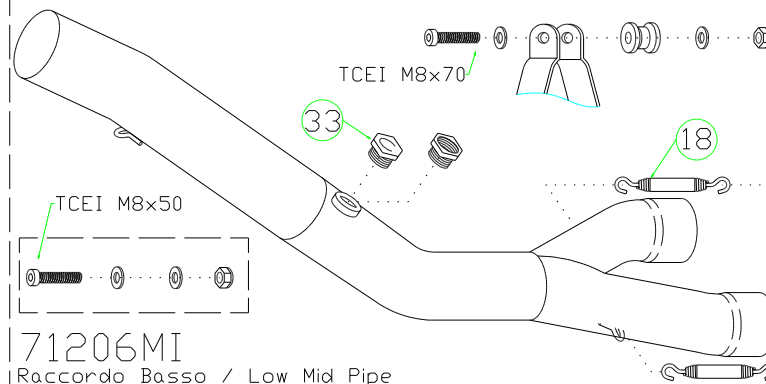

71216MI
Raccordo Alto / High Mid Pipe

71206MI
Raccordo Basso / Low Mid Pipe