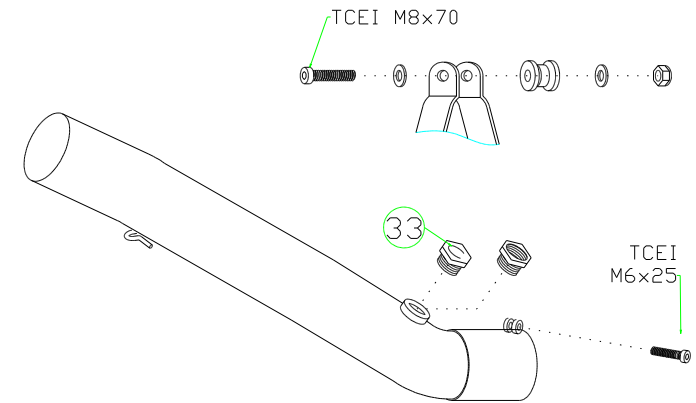

71213MI
Raccordo Basso per collettori originali
Low Mid Pipe for stock collectors

71204MI
Collettori
Collectors