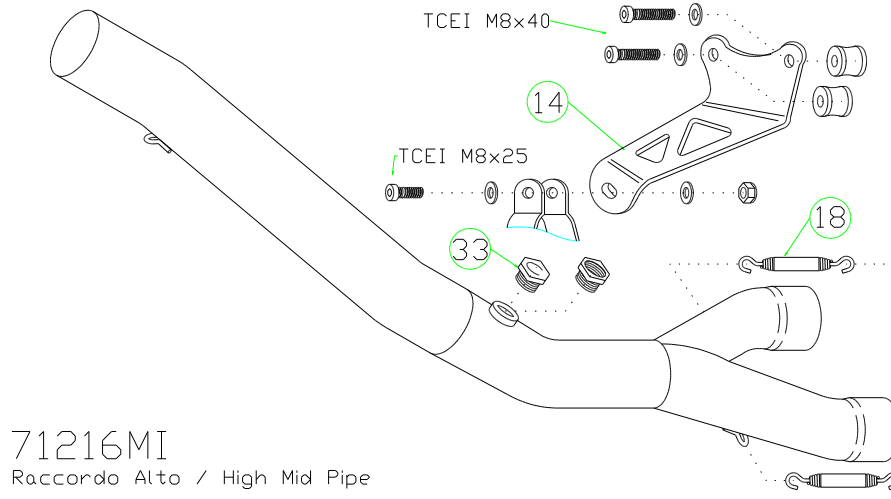

Honda CBR 600 F Sport '01/03

- 71007P□ Racing Titanium
- 71007M□ Racing Carbon
- 71607P□ Homologated Titanium
- 71607M□ Homologated Carbon
- 71607A□ Homologated Aluminium

71213MI
Raccordo Basso per collettori originali
Low Mid Pipe for stock collectors

71204MI
Collettori
Collectors