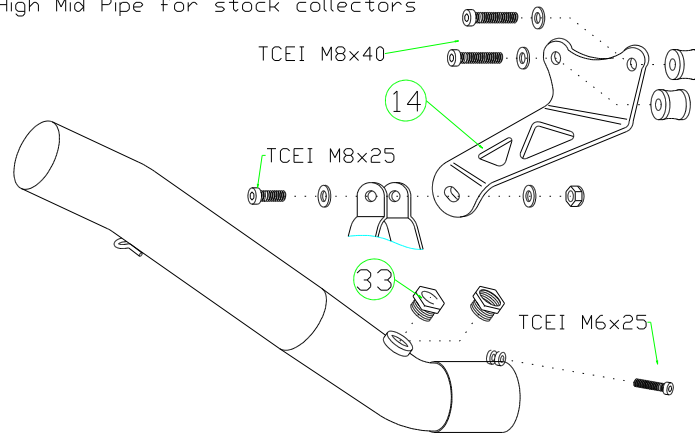

Honda CBR 600 F Sport '01/03

- 71007P□ Racing Titanium
- 71007M□ Racing Carbon
- 71607P□ Homologated Titanium
- 71607M□ Homologated Carbon
- 71607A□ Homologated Aluminium

71214MI
Raccordo Alto per collettori originali
High Mid Pipe for stock collectors